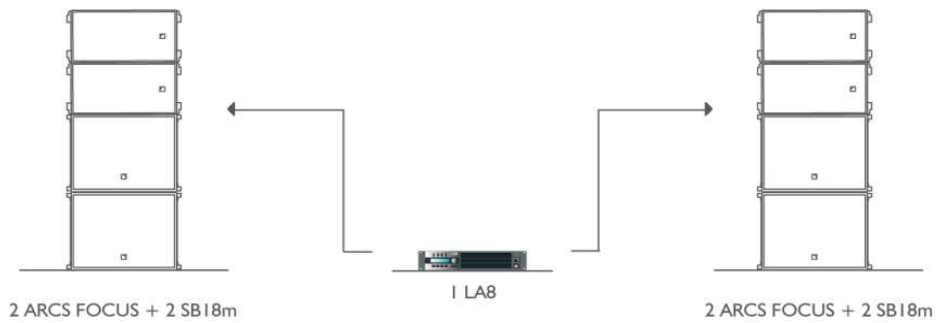

### 2 ARCS WIDE FOH (90° x 30°)

---

### 4 ARCS WIDE SIDE FILL (60° x 90°)

---