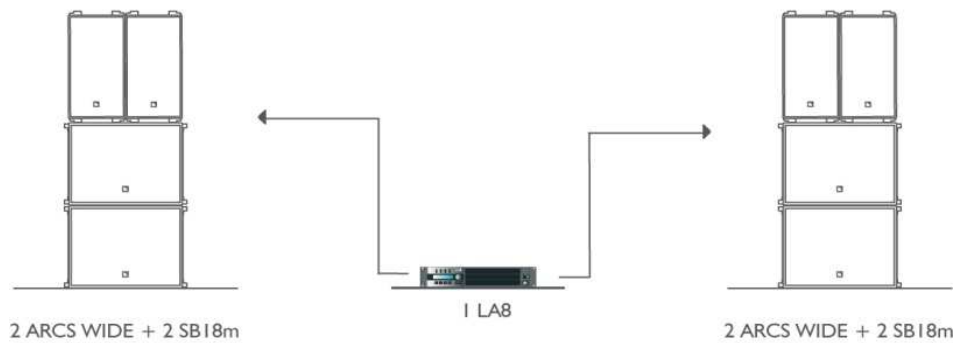

### 2 ARCS WIDE FOH (90° x 30°)

---

### 4 ARCS FOCUS FOH (90° x 30°)

---

### 4 ARCS WIDE SIDE FILL (60° x 90°)

---