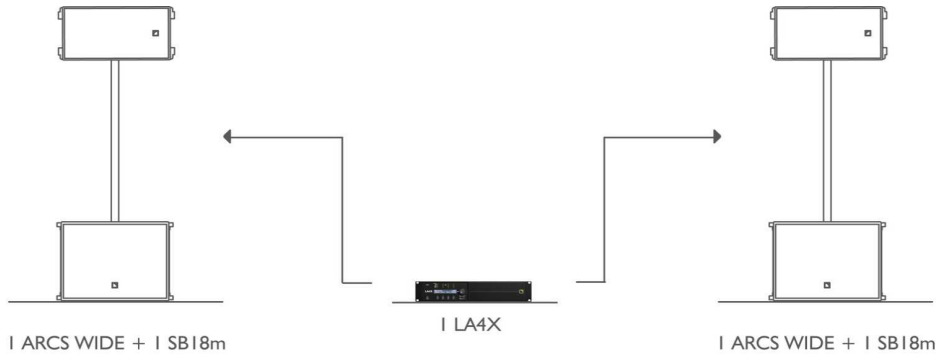

CONFIGURATION AND KIT LIST

ARCS WIDE - ARCS FOCUS

2 ARCS WIDE FOH (90° x 30°)