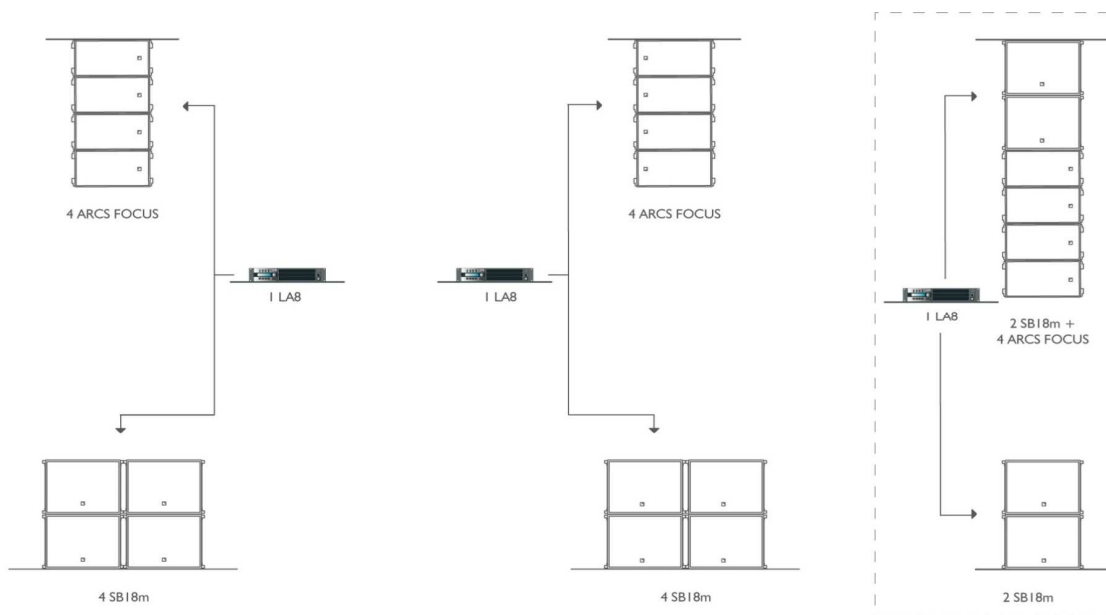

ARCSWFO_CKLIST_EN_5-006-15